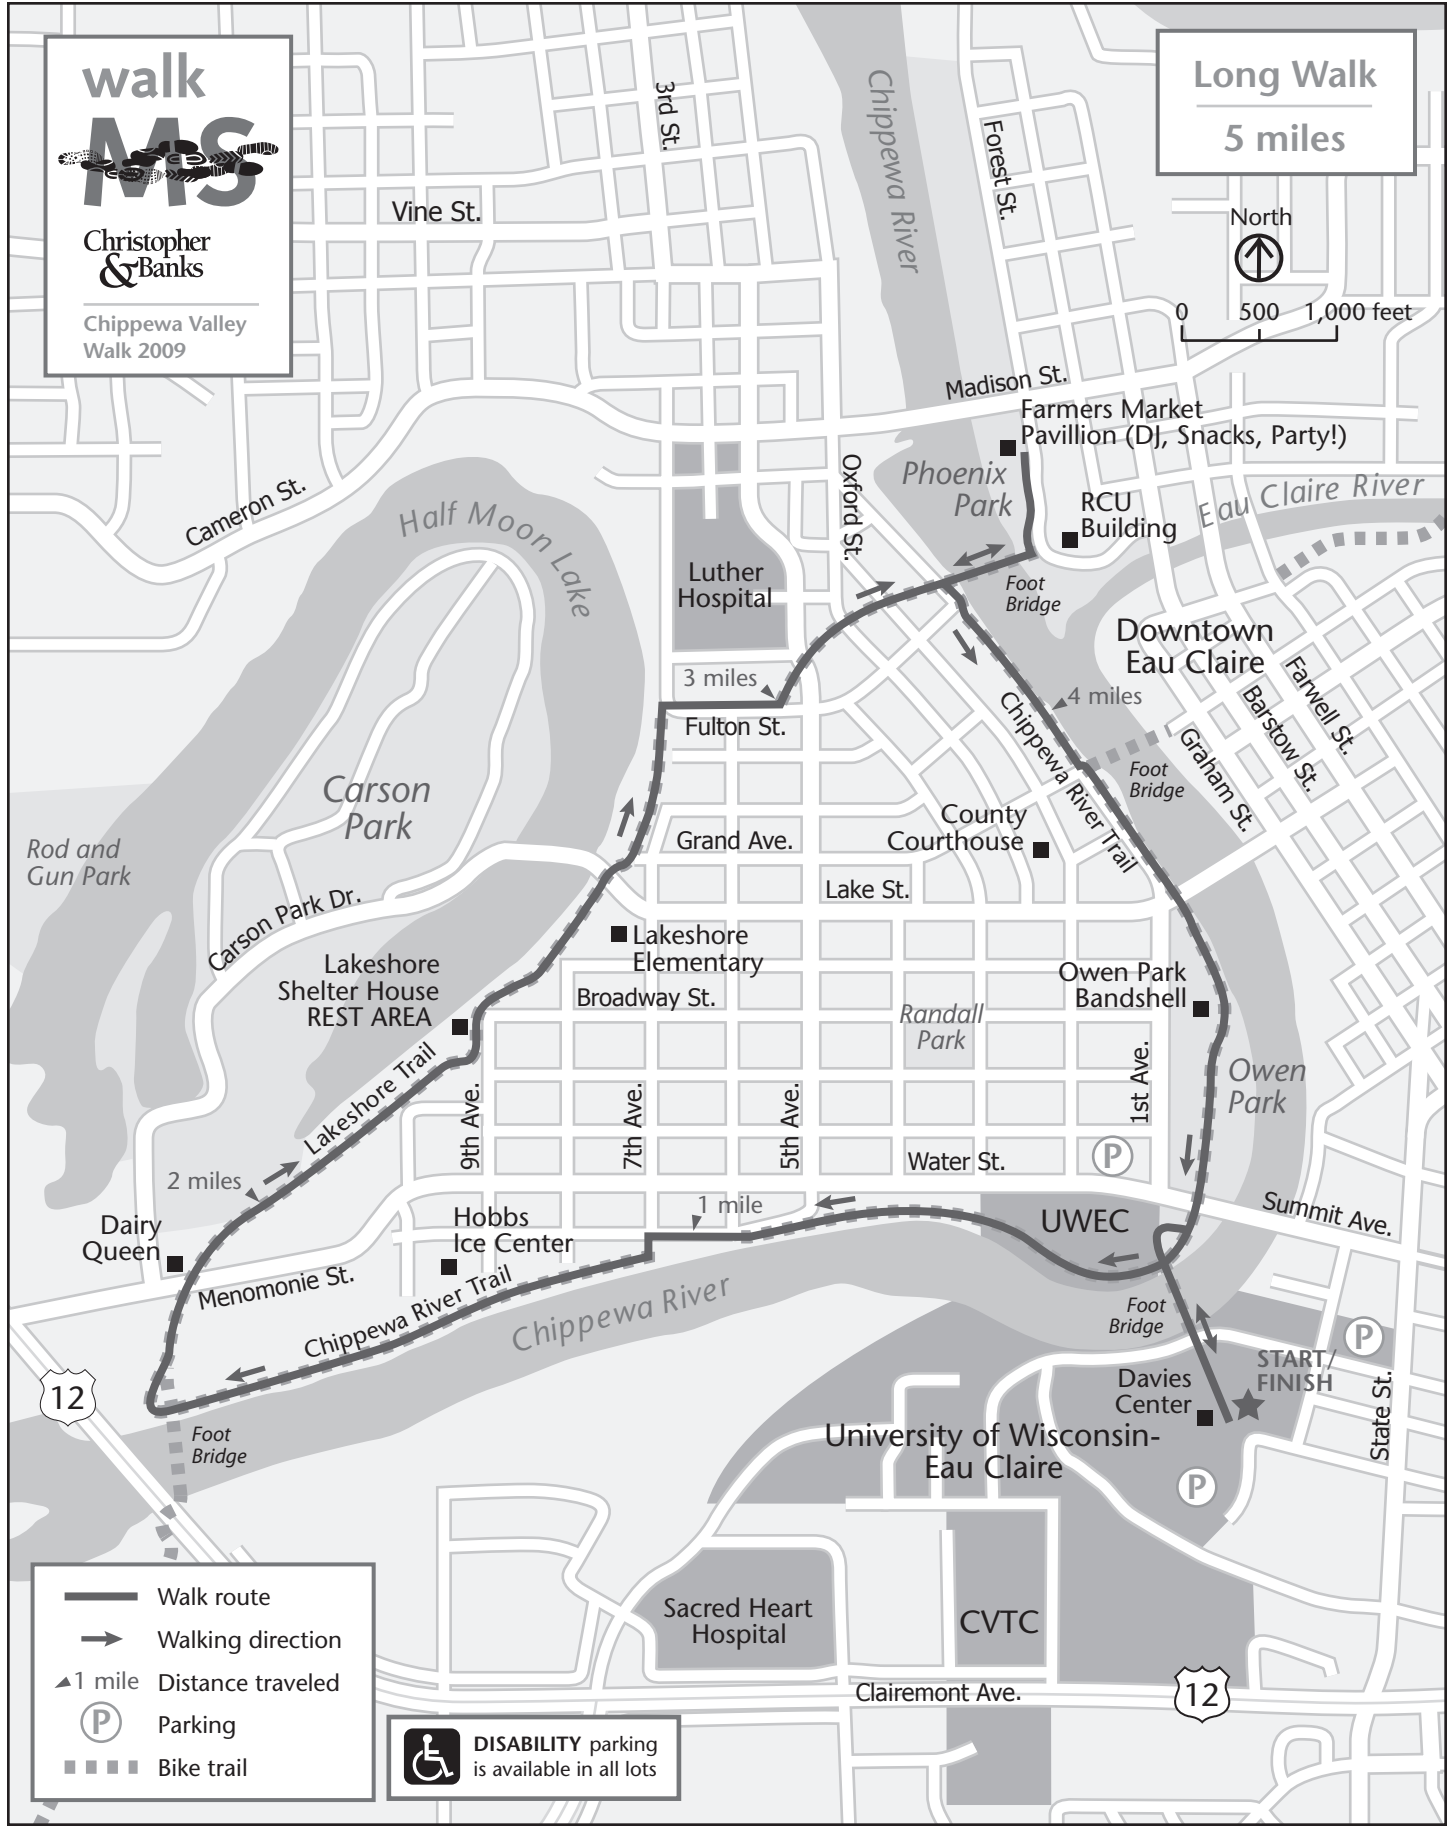

**walk MS**

**Christopher & Banks**

Chippewa Valley Walk 2009

**Long Walk**  
5 miles

- Walk route
- Walking direction
- 1 mile Distance traveled
- Parking
- Bike trail

**DISABILITY** parking is available in all lots